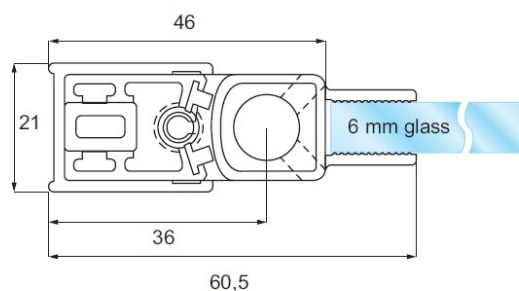

PRODUCT SHEET

Description:

Lift Hinge "Square" Wall/Glass, Alu Finish, 1,9 Meters, All Accessories

Item number:

15.22.990-0

Units	Box	Carton	HS Code	Barcode
Set	1	10	8302100090	
				5704866439190

SISO A/S

Mileparken 11
DK-2740 Skovlunde
Denmark
VAT: DK 24786013

Phone +45 45 830 900

www.siso.dk
siso@siso.dk

Danske Bank
Nytorv Branch
Copenhagen
SWIFT: DABADKKK

Account no.
4180 3112 112936
IBAN Account
DK7230003112112936