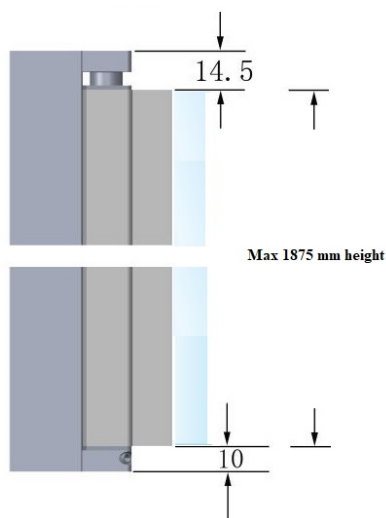

PRODUCT SHEET

Description:

Lift Hinge "Square" Wall/Glass, Alu Finish, 1,9 Meters, All Accessories

Item number:

15.22.990-0

Units	Box	Carton	HS Code	Barcode
Set	1	10	8302100090	
				5704866439190

SISO A/S

Mileparken 11
DK-2740 Skovlunde
Denmark
VAT: DK 24786013

Phone +45 45 830 900

www.siso.dk
siso@siso.dk

Danske Bank
Nytorv Branch
Copenhagen
SWIFT: DABADKKK

Account no.
4180 3112 112936
IBAN Account
DK7230003112112936